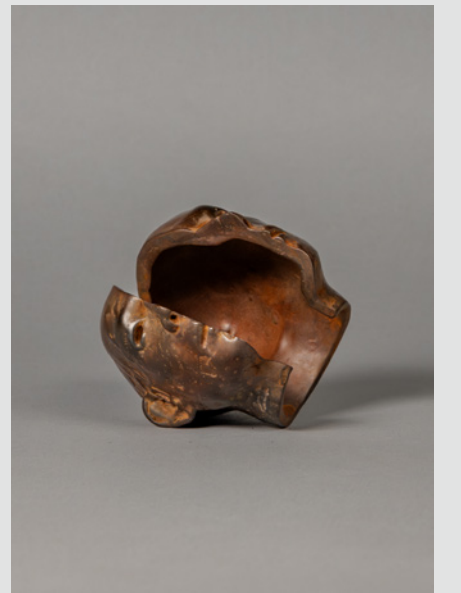

**AF**

ARTEMIZIA  
FOUNDATION

1 2 . 1 4 —

2 . 2 . 2 5

W A L K I N G T H E P A T H  
**JOHN TUOMISTO-BELL**

GALLERY  
**818**

"Walking Man", 2024, bronze, acrylics and patina, ed. 2 of 4, 76" x 49" x 20.5"

"Walking Man", (maquette), 2024, bronze, acrylics and patina, ed. 1 of 4, 28" x 16" x 8"

"Small head #20", 2024, bronze, acrylics and patina, unique, 5" x 4" x 4"

"Small head #21", 2024, bronze, acrylics and patina, unique, 5" x 4" x 4"

"Small head #22", 2024, bronze, acrylics and patina, unique, 5" x 4" x 4"

"Small head #23", 2024, bronze, acrylics and patina, unique, 5" x 4" x 4"

"Small head #24", 2024, bronze, acrylics and patina, unique, 5" x 4" x 4"

"Small head #25", 2024, bronze, acrylics and patina, unique, 5" x 4" x 4"

"Small head #18", 2024, bronze, acrylics and patina, unique, 5" x 4" x 4"

"Small head #19", 2024, bronze, acrylics and patina, unique, 5" x 4" x 4"

"Small head #17", 2024, bronze, acrylics and patina, unique, 5" x 4" x 4"